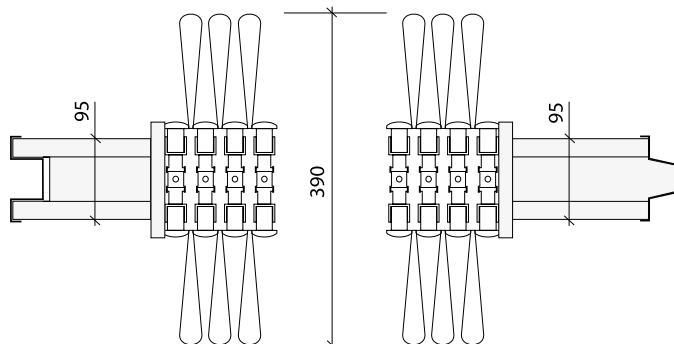

FP-TUOTTEET

FP ACCORDION DOOR

A TRADITIONAL ACCORDION DOOR
IMPROVES THE ACOUSTICS OF A
SPACE

TILANTEKIJÄ.

Teemme tiloistasi toimivia

EASY SPACE DIVISION

FP Accordion Door is an easy-to-use space divider, which is popular year after year in offices, day-care centres and schools. The accordion door works perfectly as a sound insulator, and its soft surface improves room acoustics.

The accordion door is available in single-door or pairdoor, and the pairdoors sections can also be installed at an angle of 90°.

The FP Accordion Door with a felt surface is a stylish space division solution for various spaces.

CROSS-SECTION

Sound insulation:	0 dB (no door sweep), 30 and 36 dB/2,000 Hz see www.fp-tuotteet.fi
Colours:	
Frame:	aluminium
Scissor mechanism:	steel
Surface material:	artificial leather or felt
Support rail:	steel (painted white)
Wheels:	with ball bearings (maintenance-free)
Floor rail:	no
Sealing mechanism:	door sweep
Max. height:	3400 mm