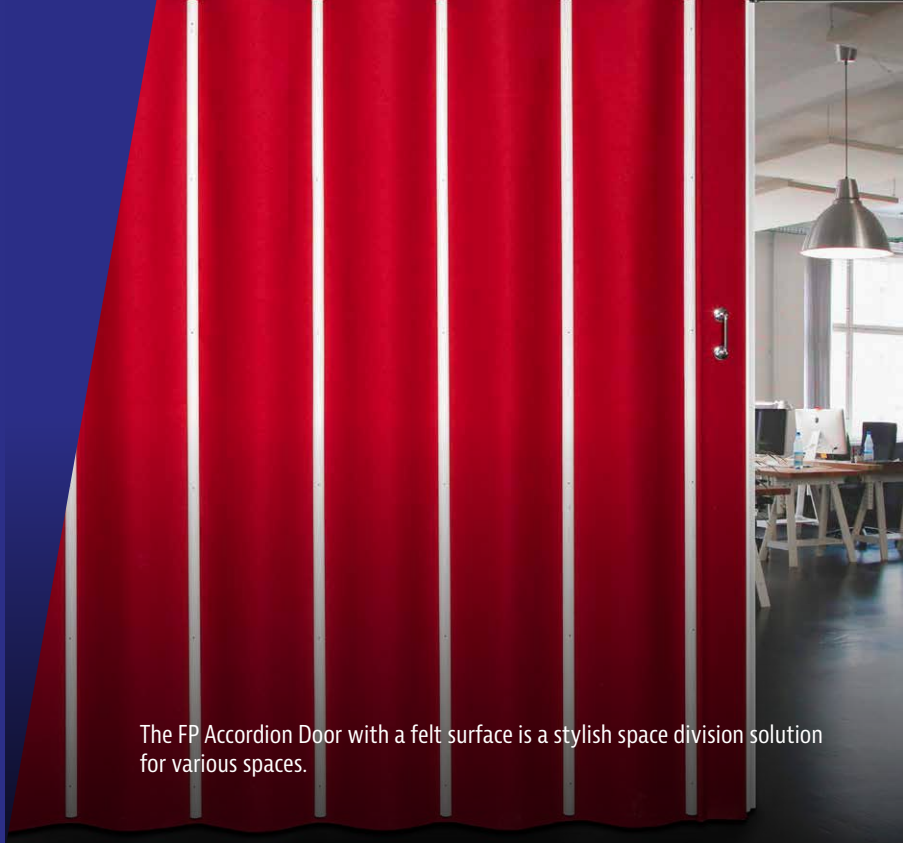

FP-TUOTTEET

FP ACCORDION DOOR

A TRADITIONAL ACCORDION DOOR
IMPROVES THE ACOUSTICS OF A
SPACE

TILANTEKIJÄ.

Teemme tiloistasi toimivia

EASY SPACE DIVISION

FP Accordion Door is an easy-to-use space divider, which is popular year after year in offices, day-care centres and schools. The accordion door works perfectly as a sound insulator, and its soft surface improves room acoustics.

The FP Accordion Door is available with an artificial leather or felt surface. There are several colour options. The wooden strips of the felt door are made of pine and either coated with the same felt or waxed/painted in the desired shade. We use durable aluminium as the frame material and steel as the scissor mechanism material.

The accordion door is available in single-door or pairdoor, and the pairdoors sections can also be installed at an angle of 90°.

The FP Accordion Door with a felt surface is a stylish space division solution for various spaces.

CROSS-SECTION

Sound insulation:	0 dB (no door sweep), 30 and 36 dB/2,000 Hz see www.fp-tuotteet.fi
Colours:	
Frame:	aluminium
Scissor mechanism:	steel
Surface material:	artificial leather or felt
Support rail:	steel (painted white)
Wheels:	with ball bearings (maintenance-free)
Floor rail:	no
Sealing mechanism:	door sweep
Max. height:	3400 mm