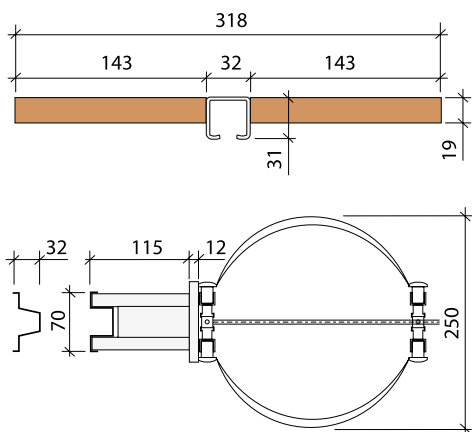

The accordion door is available in single-door or pairdoor, and the pairdoors sections can also be installed at an angle of 90°.

The FP Accordion Door with a felt surface is a stylish space division solution for various spaces.

CROSS-SECTION

Sound insulation:	0 dB (no door sweep), 30 and 36 dB/2,000 Hz see www.fp-tuotteet.fi
Colours:	
Frame:	aluminium
Scissor mechanism:	steel
Surface material:	artificial leather or felt
Support rail:	steel (painted white)
Wheels:	with ball bearings (maintenance-free)
Floor rail:	no
Sealing mechanism:	door sweep
Max. height:	3400 mm